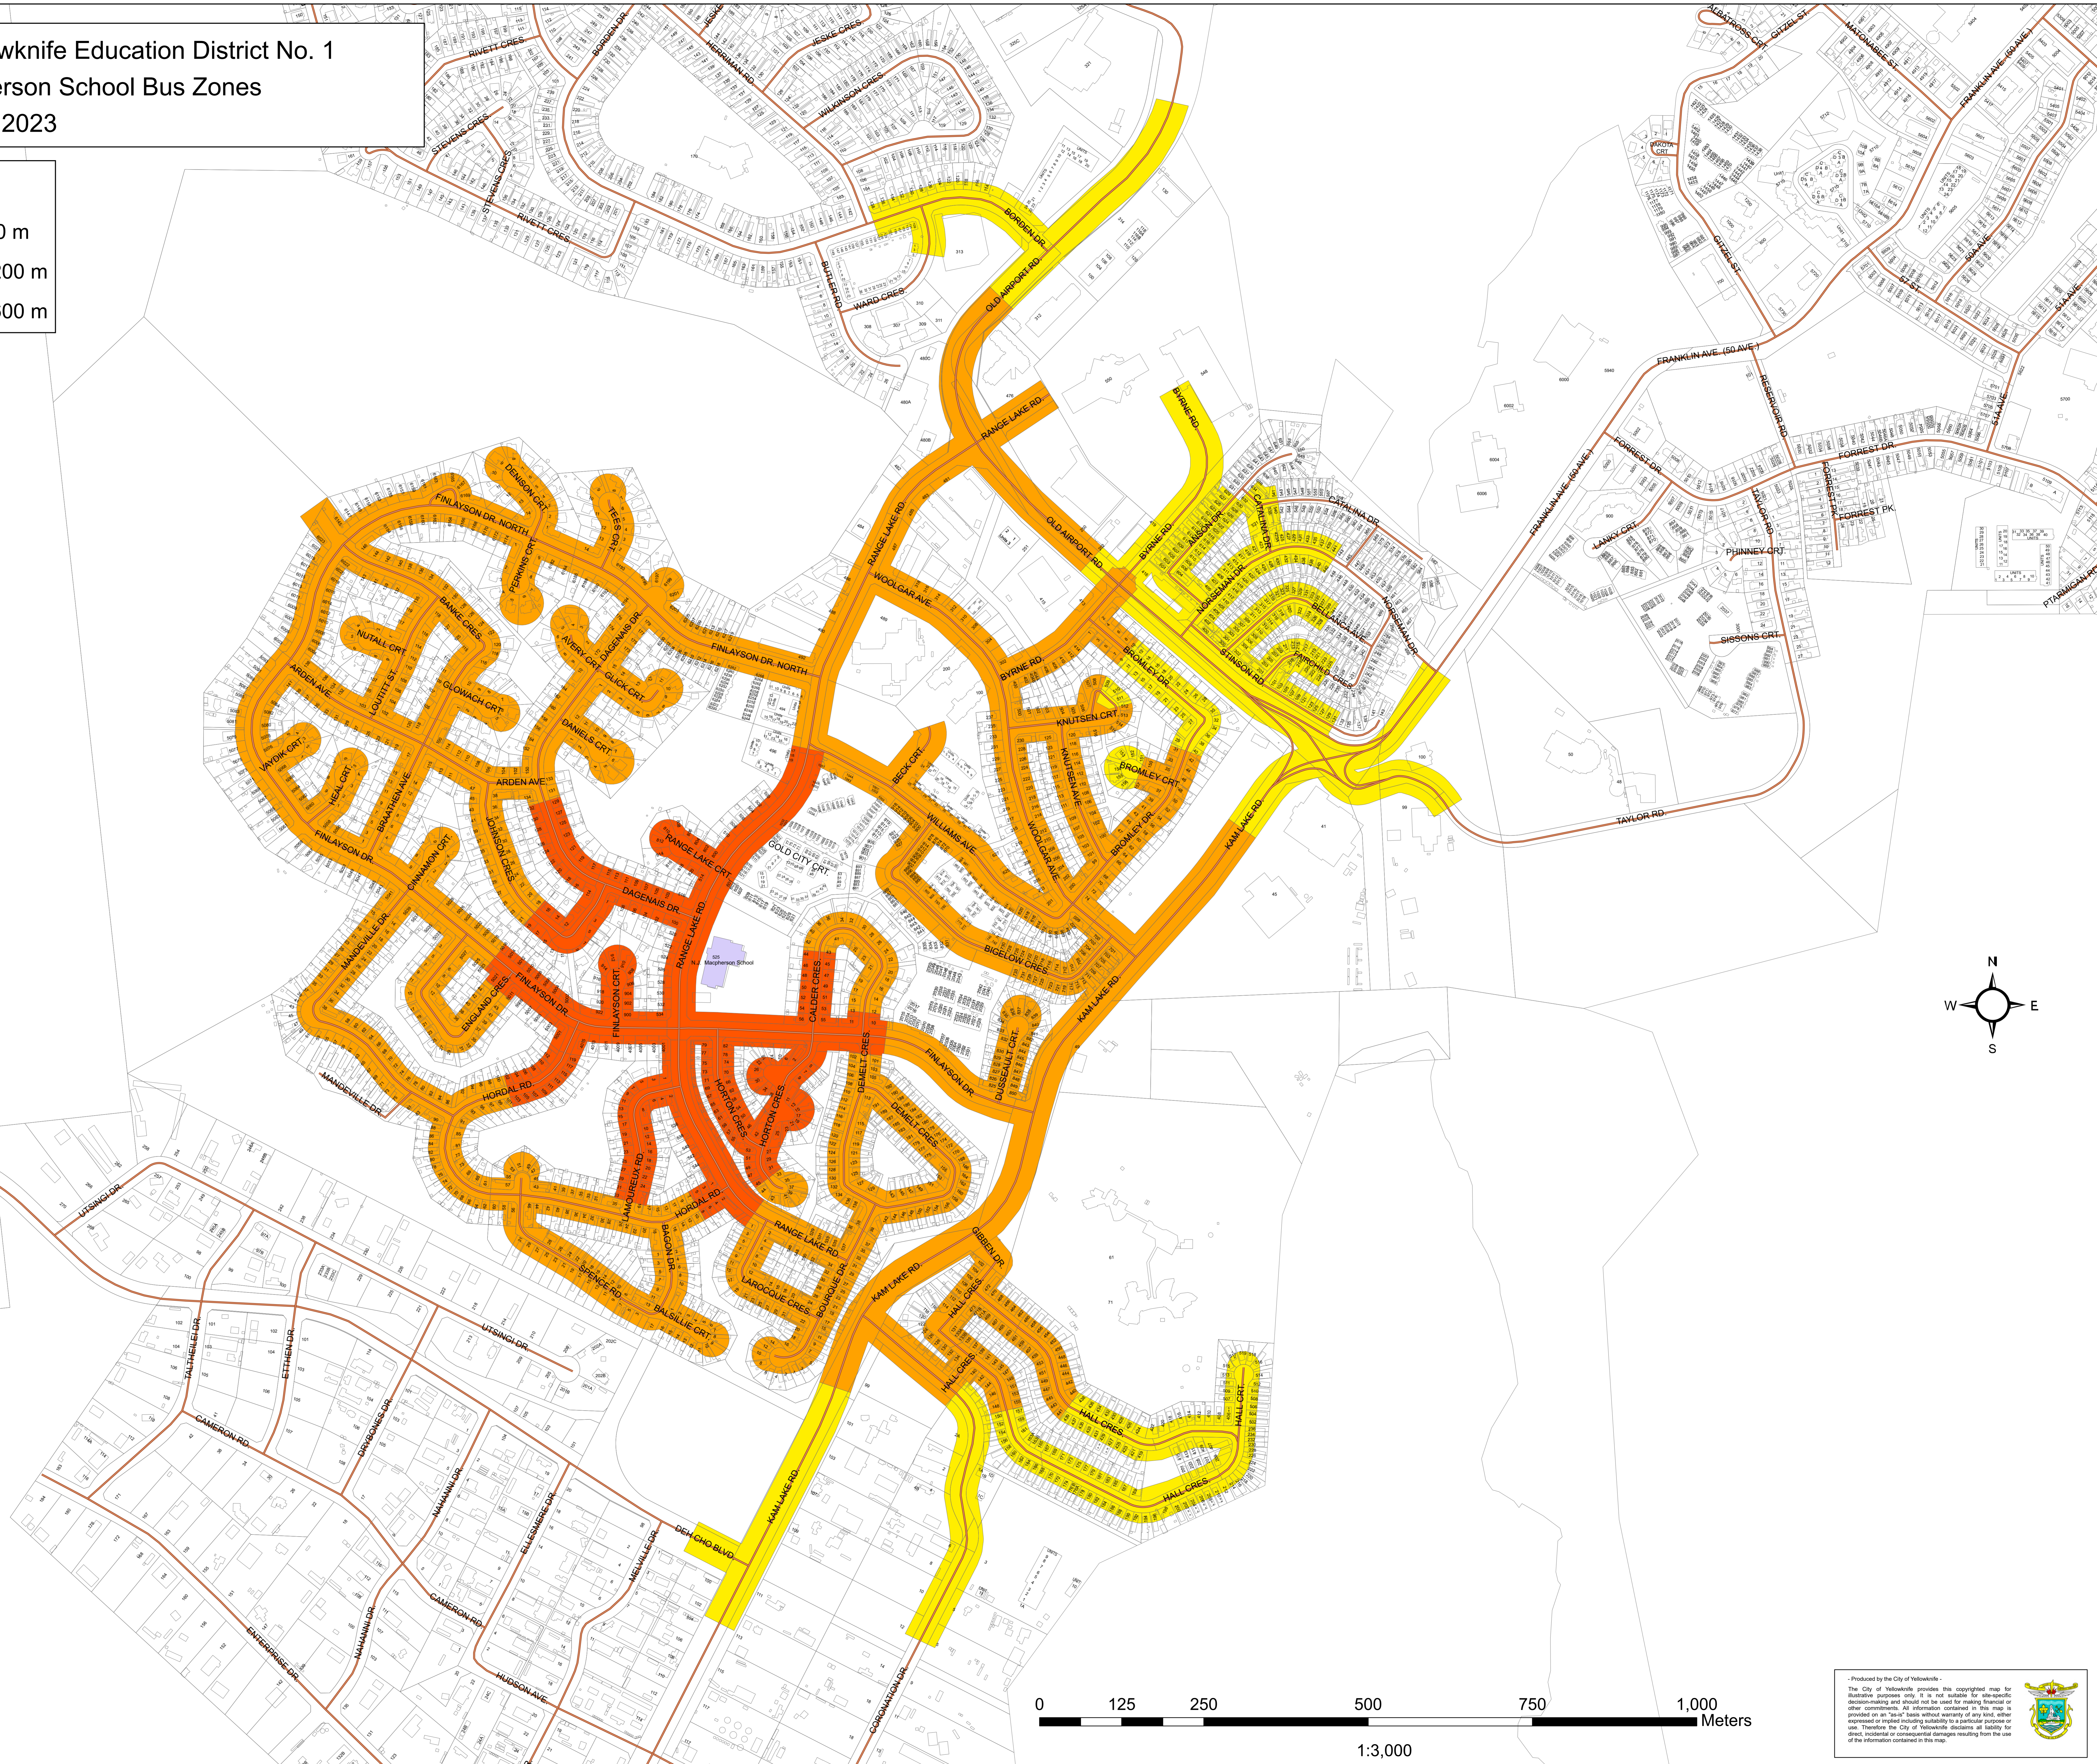

YK1 - Yellowknife Education District No. 1

NJ MacPherson School Bus Zones

December, 2023

Distance Limits

-  Kindergarten - 400 m
-  Grades 1 to 3 - 1200 m
-  Grades 4 to 6 - 1600 m

1:3,000